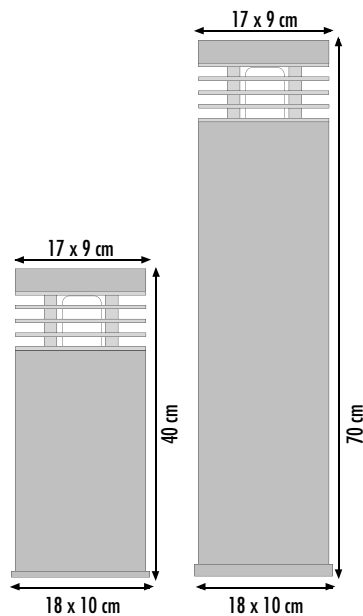

HIGH VOLTAGE: G9 – 25 W
Ref: BINHHV1

ELLIPSE GRANITE

Ref: ELL 40 ST
Granite & Stainless Steel 40 cm

Ref: ELL 70 ST
Granite & Stainless Steel 70 cm

1 x TC-DSE 7-11W
E27 230 V - 50 Hz

OPTIONAL HALOGEN (more info p.46)

LOW VOLTAGE: G4 – 20W
Ref: BINHLV1

HIGH VOLTAGE: G9 – 25 W
Ref: BINHHV1

ELLIPSE WALL

ELLIPSE WALL

Ref: ELL W
Teak & Stainless Steel

1 x TC-DSE 7-11W
E27 230 V - 50 Hz

OPTIONAL HALOGEN (more info p.46)

LOW VOLTAGE: G4 – 20W
Ref: BINHLV1