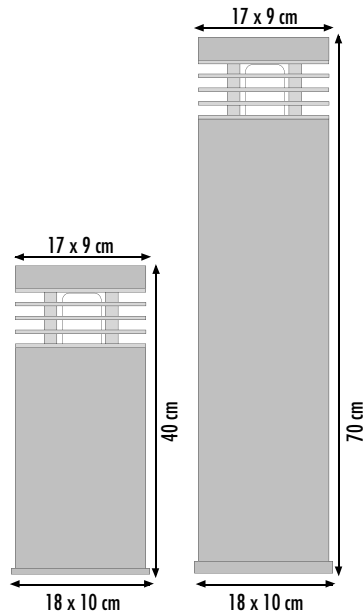

ELLIPSE

ELLIPSE TEAK

Ref: ELL 40
Teak & Stainless Steel 40 cm

Ref: ELL 70
Teak & Stainless Steel 70 cm

1 x TC-DSE 7-11W
E27 230 V - 50 Hz

OPTIONAL HALOGEN (more info p.46)

LOW VOLTAGE: G4 – 20W
Ref: BINHLV1

HIGH VOLTAGE: G9 – 25 W
Ref: BINHHV1

ELLIPSE GRANITE

Ref: ELL 40 ST
Granite & Stainless Steel 40 cm

Ref: ELL 70 ST
Granite & Stainless Steel 70 cm

1 x TC-DSE 7-11W
E27 230 V - 50 Hz

OPTIONAL HALOGEN (more info p.46)