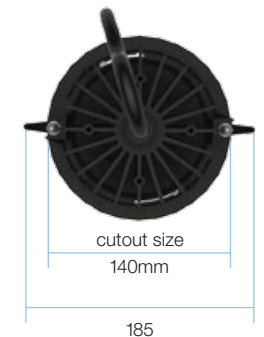

Zimano 9

LED downlight

ILLUMINATE YOUR WORLD

Example showing how to specify a Luminaires options.

Specifications

IP rating	International Protection - IP41
Materials	anodised thermal aluminium
Glass	clear or diffused 4mm tempered glass
Light Source	Cree XR-E LEDs available in either warm white 2950K neutral white 4150K cool white 5500K
CRI	90 80 70
Luminous intensity	up to 1600 lumens - .IES photometric files available 70% lumen maintenance at 50,000 hours
Optics	narrow 15°, medium 25°, wide 50°, elliptical 45° x 10° no optic offers widest distribution > 100°
Efficacy	up to 70 lumens per watt
Power	23 watts
Driver	Optimo LED driver: MLE-OM9D driver per luminaire
Dimming	mains dimmable with trailing / leading edge please refer to dimmer compatibility list

deep trim

shallow trim

all dimensions are in millimetres