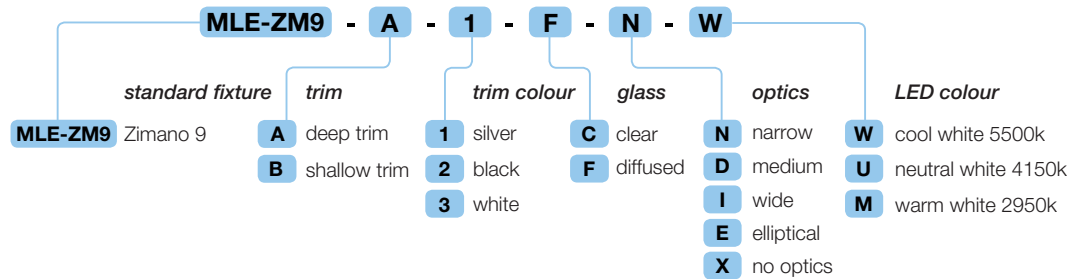

Zimano 9

LED downlight

ILLUMINATE YOUR WORLD

Example showing how to specify a Luminaires options.

Specifications

IP rating	International Protection - IP41
Materials	anodised thermal aluminium
Glass	clear or diffused 4mm tempered glass
Light Source	Cree XR-E LEDs available in either warm white 2950K neutral white 4150K cool white 5500K
CRI	90 80 70
Luminous intensity	up to 1600 lumens - .IES photometric files available 70% lumen maintenance at 50,000 hours
Optics	narrow 15°, medium 25°, wide 50°, elliptical 45° x 10° no optic offers widest distribution > 100°
Efficacy	up to 70 lumens per watt
Power	23 watts
Driver	Optimo LED driver: MLE-OM9D driver per luminaire
Dimming	mains dimmable with trailing / leading edge please refer to dimmer compatibility list

deep trim

shallow trim

all dimensions are in millimetres