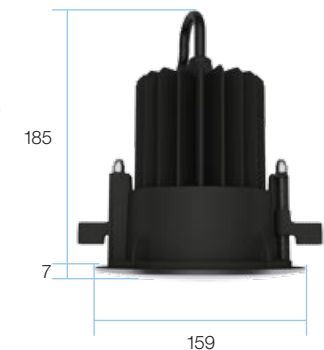

Zimano 9

LED downlight

ILLUMINATE YOUR WORLD

Example showing how to specify a Luminaires options.

Specifications

IP rating	International Protection - IP41
Materials	anodised thermal aluminium
Glass	clear or diffused 4mm tempered glass
Light Source	Cree XR-E LEDs available in either warm white 2950K neutral white 4150K cool white 5500K
CRI	90 80 70
Luminous intensity	up to 1600 lumens - .IES photometric files available 70% lumen maintenance at 50,000 hours
Optics	narrow 15°, medium 25°, wide 50°, elliptical 45° x 10° no optic offers widest distribution > 100°
Efficacy	up to 70 lumens per watt
Power	23 watts
Driver	Optimo LED driver: MLE-OM9D driver per luminaire
Dimming	mains dimmable with trailing / leading edge please refer to dimmer compatibility list

deep trim

shallow trim

all dimensions are in millimetres